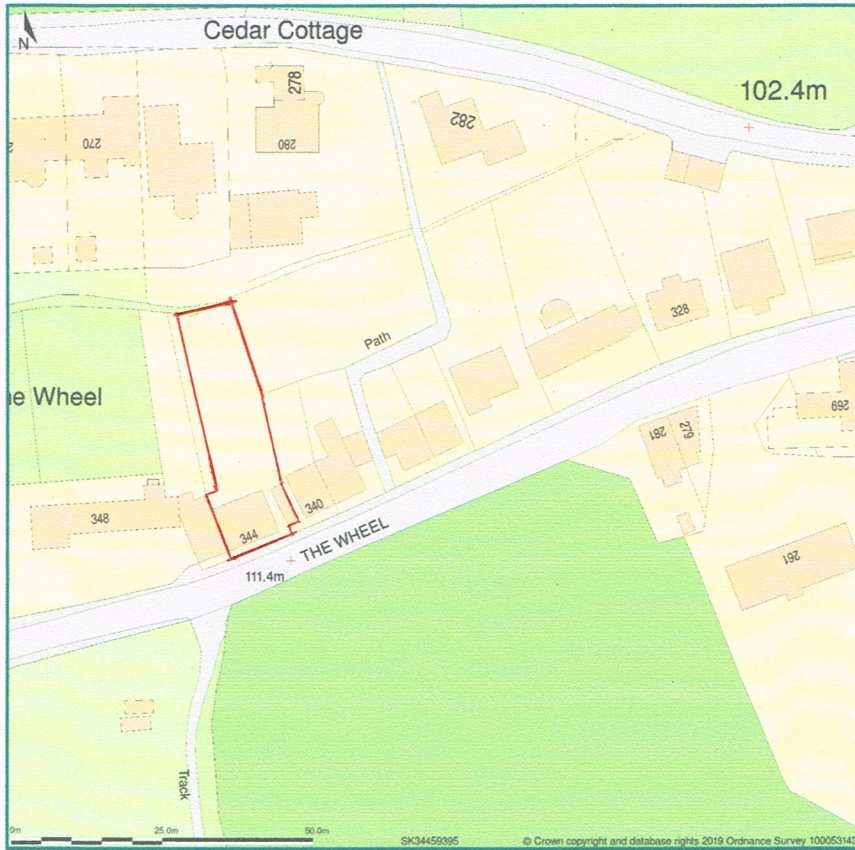

334, The Wheel, Sheffield, S35 9ZB

REVISED  
22 FEB 2019

Site Plan shows area bounded by: 434380.16, 393880.16 434521.58, 394021.58 (at a scale of 1:1250), OSGridRef: SK34459395. The representation of a road, track or path is no evidence of a right of way. The representation of features as lines is no evidence of a property boundary.

Produced on 22nd Feb 2019 from the Ordnance Survey National Geographic Database and incorporating surveyed revision available at this date. Reproduction in whole or part is prohibited without the prior permission of Ordnance Survey. © Crown copyright 2019. Supplied by [www.buyaplan.co.uk](http://www.buyaplan.co.uk) a licensed Ordnance Survey partner (100053143). Unique plan reference: #00376800-030363