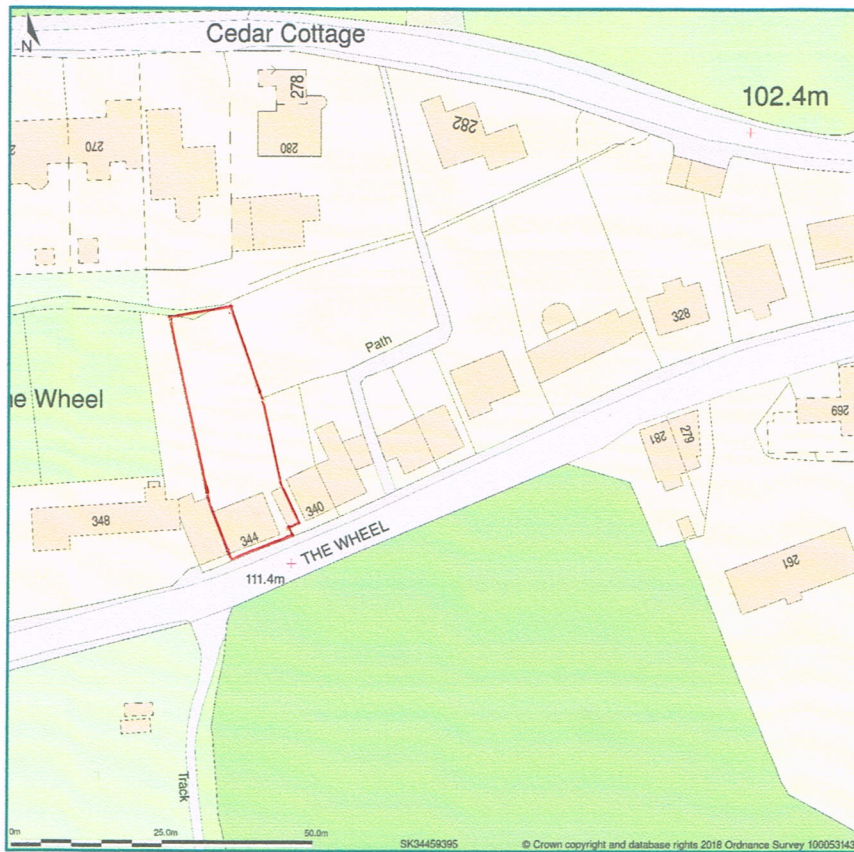

334, The Wheel, Sheffield, S35 9ZB

Site Plan shows area bounded by: 434380.16, 393880.16 434521.58, 394021.58 (at a scale of 1:1250), OSGridRef: SK34459395. The representation of a road, track or path is no evidence of a right of way. The representation of features as lines is no evidence of a property boundary.

Produced on 10th Dec 2018 from the Ordnance Survey National Geographic Database and incorporating surveyed revision available at this date. Reproduction in whole or part is prohibited without the prior permission of Ordnance Survey. © Crown copyright 2018. Supplied by www.buyaplan.co.uk a licensed Ordnance Survey partner (100053143). Unique plan reference: #00376800-030363